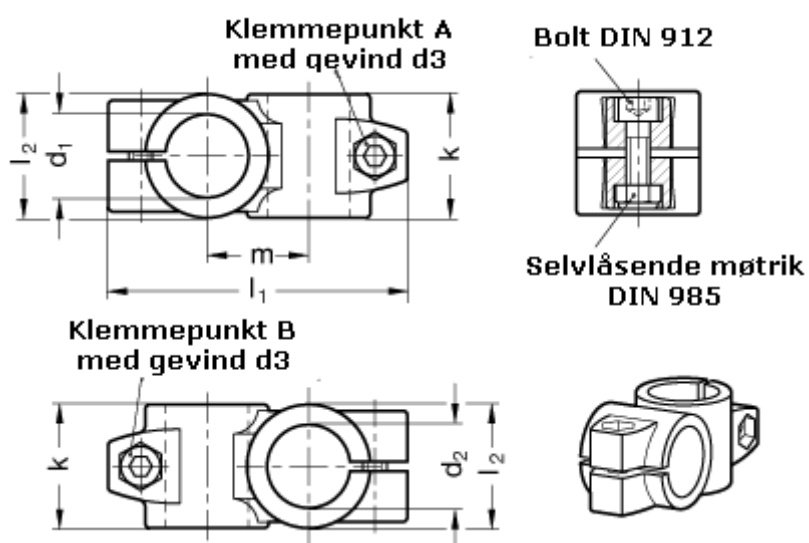

Article number: 20132B55B55802SW
Description: E+G 2-way pipe clamp
GN 132-B55-B55-80-2-SW

Measures

Adjustable clamp lever = GN 911-M10-55 have to be ordered separately

d1	= 55
d2	= 55
d3	= M10
k	= 80
l1	= 169.0
l2	= 80
m	= 65